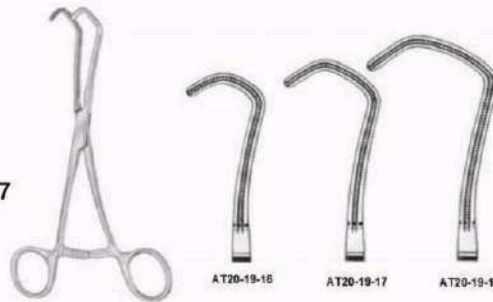

Size	Art No
12.5 CM - 5"	AT20-12-12

LEES BRONCHUS CLAMP

Size	Art No
23 CM - 9"	AT20-13-23
25 CM - 10"	AT20-13-25

POTTS COARCTATION CLAMP

Size	Art No
21 CM - 8 1/4"	AT20-14-21
22 CM - 8 3/4"	AT20-14-22

DEBAKEY MULTIPURPOSE CLAMP 90 DEGREE

Size	Art No
18 CM - 7"	AT20-15-18
19 CM - 7 1/2"	AT20-15-19
23 CM - 9"	AT20-15-23
27 CM - 10 1/2"	AT20-15-27

DEBAKEY MULTIPURPOSE CLAMP 60 DEGREE

Size	Art No
20 CM - 8"	AT20-16-20
21 CM - 8 1/4"	AT20-16-21
25 CM - 10"	AT20-16-25
29 CM - 11 3/4"	AT20-16-29

SATINSKY TANGENTIAL OCCLUSION CLAMP

Size	Art No
20 CM – 8"	AT20-17-20
24 CM – 9½"	AT20-17-24
25 CM – 10"	AT20-17-25
26.5 CM – 10½"	AT20-17-26
27.5 CM – 10¾"	AT20-17-27

DEBAKEY

DERRA ANASTOMOSIS CLAMP

Size	Art No
17 CM – 6¾"	AT20-18-17

Size	Art No
16 CM – 6½"	AT20-19-16
17 CM – 6¾"	AT20-19-17
18 CM – 7"	AT20-19-18

WEBER 26 CM – 10½"

GLOVER ANASTOMOSIS CLAMP

Art No
CURVED ON LEFT AT20-20-26
CURVED ON RIGHT AT20-21-26

Size	Art No
18 CM – 7"	AT20-22-18
22 CM – 8¾"	AT20-22-22