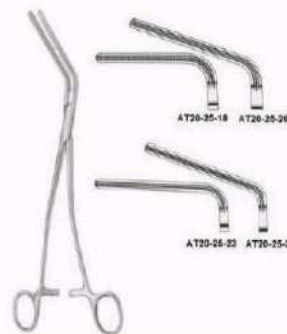

SATINSKY TANGENTIAL OCCLUSION CLAMP

Size	Art No
20 CM – 8"	AT20-17-20
24 CM – 9½"	AT20-17-24
25 CM – 10"	AT20-17-25
26.5 CM – 10½"	AT20-17-26
27.5 CM – 10¾"	AT20-17-27

DEBAKEY

DERRA ANASTOMOSIS CLAMP

Size	Art No
17 CM – 6¾"	AT20-18-17

Size	Art No
16 CM – 6½"	AT20-19-16
17 CM – 6¾"	AT20-19-17
18 CM – 7"	AT20-19-18

WEBER 26 CM – 10½"

GLOVER ANASTOMOSIS CLAMP

Art No
CURVED ON LEFT AT20-20-26
CURVED ON RIGHT AT20-21-26

Size	Art No
18 CM – 7"	AT20-22-18
22 CM – 8¾"	AT20-22-22

KAY LAMBERT KAY AORTIC ANASTOMOSIS CLAMP 20 CM – 8"

DEBAKEY MORRIS AORTIC ANASTOMOSIS CLAMP

Art No
KAY AT20-23-20
LAMBERT-KAY AT20-24-20

Size	Art No
18 CM – 7"	AT20-25-18
20 CM – 8"	AT20-25-20
23 CM – 9"	AT20-25-23
25 CM – 10"	AT20-25-25

LELAND JONES PERIPHERAL VASCULAR CLAMP

Size	Art No
18 CM – 7"	AT20-26-18

DALE PERIPHERAL VASCULAR CLAMP

Size	Art No
18 CM – 7"	AT20-27-18

DALE PERIPHERAL VASCULAR CLAMP

Size	Art No
17 CM – 6 3/4"	AT20-28-17
18 CM – 7"	AT20-28-18
19 CM – 7 1/2"	AT20-28-19