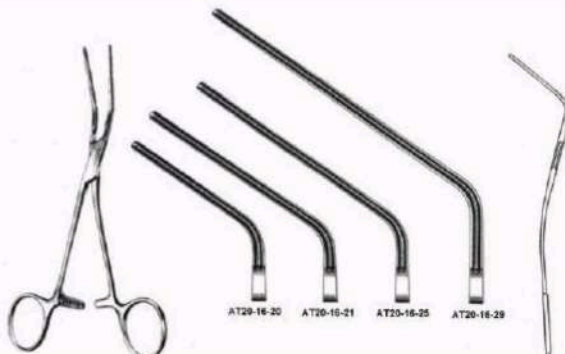

Size | Art No

16 CM – 6" | AT20-10-16
18 CM – 7" | AT20-10-18
20 CM – 8" | AT20-10-20
23 CM – 9" | AT20-10-23
25 CM – 10" | AT20-10-25

DEBAKEY 60 DEGREE

Size	Art No
12.5 CM - 5"	AT20-11-12

DEBAKEY 90 DEGREE

Size	Art No
12.5 CM - 5"	AT20-12-12

LEES BRONCHUS CLAMP

Size	Art No
23 CM - 9"	AT20-13-23
25 CM - 10"	AT20-13-25

POTTS COARCTATION CLAMP

Size	Art No
21 CM - 8 1/4"	AT20-14-21
22 CM - 8 3/4"	AT20-14-22

DEBAKEY MULTIPURPOSE CLAMP 90 DEGREE

Size	Art No
18 CM - 7"	AT20-15-18
19 CM - 7 1/2"	AT20-15-19
23 CM - 9"	AT20-15-23
27 CM - 10 1/2"	AT20-15-27

DEBAKEY MULTIPURPOSE CLAMP 60 DEGREE

Size	Art No
20 CM - 8"	AT20-16-20
21 CM - 8 1/4"	AT20-16-21
25 CM - 10"	AT20-16-25
29 CM - 11 3/4"	AT20-16-29