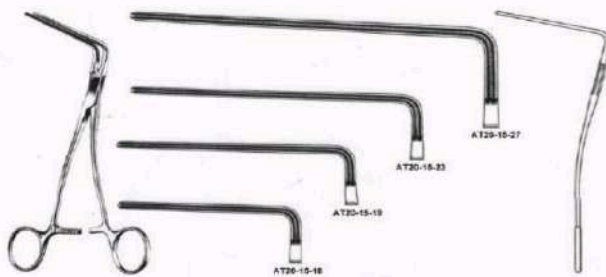

Size | Art No

16 CM – 6" | AT20-10-16
18 CM – 7" | AT20-10-18
20 CM – 8" | AT20-10-20
23 CM – 9" | AT20-10-23
25 CM – 10" | AT20-10-25

DEBAKEY 60 DEGREE

Size	Art No
12.5 CM - 5"	AT20-11-12

DEBAKEY 90 DEGREE

Size	Art No
12.5 CM - 5"	AT20-12-12

LEES BRONCHUS CLAMP

Size	Art No
23 CM - 9"	AT20-13-23
25 CM - 10"	AT20-13-25

POTTS COARCTATION CLAMP

Size	Art No
21 CM - 8 1/4"	AT20-14-21
22 CM - 8 3/4"	AT20-14-22

DEBAKEY MULTIPURPOSE CLAMP 90 DEGREE

Size	Art No
18 CM - 7"	AT20-15-18
19 CM - 7 1/2"	AT20-15-19
23 CM - 9"	AT20-15-23
27 CM - 10 1/2"	AT20-15-27

DEBAKEY MULTIPURPOSE CLAMP 60 DEGREE

Size	Art No
20 CM - 8"	AT20-16-20
21 CM - 8 1/4"	AT20-16-21
25 CM - 10"	AT20-16-25
29 CM - 11 3/4"	AT20-16-29