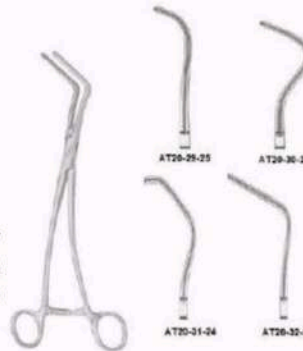

KAY LAMBERT KAY AORTIC ANASTOMOSIS CLAMP 20 CM – 8"

DEBAKEY MORRIS AORTIC ANASTOMOSIS CLAMP

Art No
KAY AT20-23-20
LAMBERT-KAY AT20-24-20

Size	Art No
18 CM – 7"	AT20-25-18
20 CM – 8"	AT20-25-20
23 CM – 9"	AT20-25-23
25 CM – 10"	AT20-25-25

LELAND JONES PERIPHERAL VASCULAR CLAMP

Size	Art No
18 CM – 7"	AT20-26-18

DALE PERIPHERAL VASCULAR CLAMP

Size	Art No
18 CM – 7"	AT20-27-18

DALE PERIPHERAL VASCULAR CLAMP

Size	Art No
17 CM – 6 3/4"	AT20-28-17
18 CM – 7"	AT20-28-18
19 CM – 7 1/2"	AT20-28-19

HARKEN AURICLE CLAMP

	Size	Art No
FIG. 1	25 CM – 10"	AT20-29-25
FIG. 2	24 CM – 9 1/2"	AT20-30-24
FIG. 3	24 CM – 9 1/2"	AT20-31-24
FIG. 4	24 CM – 9 1/2"	AT20-32-24

OCHSNER AURICLE CLAMP

Size	Art No
23 CM – 9"	AT20-33-23

DIETRICH AURICLE CLAMP

Size	Art No
21 CM – 8 1/4"	AT20-34-21

DEBAKEY AORTIC ANEURYSM CLAMP

Size	Size	Art No
FIG. 1	25 CM – 10"	AT20-35-25
FIG. 2	25 CM – 10"	AT20-36-25

DEBAKEY DISSECTING AND LIGATURE CLAMP