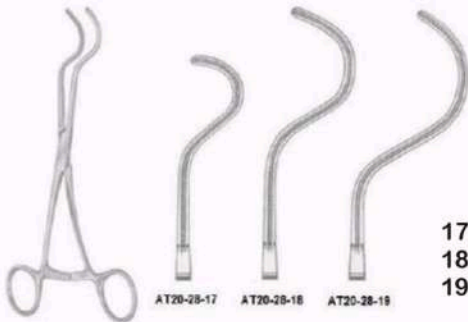

KAY LAMBERT KAY AORTIC ANASTOMOSIS CLAMP 20 CM – 8"

DEBAKEY MORRIS AORTIC ANASTOMOSIS CLAMP

Art No
KAY AT20-23-20
LAMBERT-KAY AT20-24-20

Size	Art No
18 CM – 7"	AT20-25-18
20 CM – 8"	AT20-25-20
23 CM – 9"	AT20-25-23
25 CM – 10"	AT20-25-25

LELAND JONES PERIPHERAL VASCULAR CLAMP

Size	Art No
18 CM – 7"	AT20-26-18

DALE PERIPHERAL VASCULAR CLAMP

Size	Art No
18 CM – 7"	AT20-27-18

DALE PERIPHERAL VASCULAR CLAMP

Size	Art No
17 CM – 6 3/4"	AT20-28-17
18 CM – 7"	AT20-28-18
19 CM – 7 1/2"	AT20-28-19

HARKEN AURICLE CLAMP

	Size	Art No
FIG. 1	25 CM – 10"	AT20-29-25
FIG. 2	24 CM – 9 1/2"	AT20-30-24
FIG. 3	24 CM – 9 1/2"	AT20-31-24
FIG. 4	24 CM – 9 1/2"	AT20-32-24

OCHSNER AURICLE CLAMP

Size	Art No
23 CM – 9"	AT20-33-23

DIETRICH AURICLE CLAMP

Size	Art No
21 CM – 8 1/4"	AT20-34-21

DEBAKEY AORTIC ANEURYSM CLAMP

Size	Size	Art No
FIG. 1	25 CM – 10"	AT20-35-25
FIG. 2	25 CM – 10"	AT20-36-25

DEBAKEY DISSECTING AND LIGATURE CLAMP