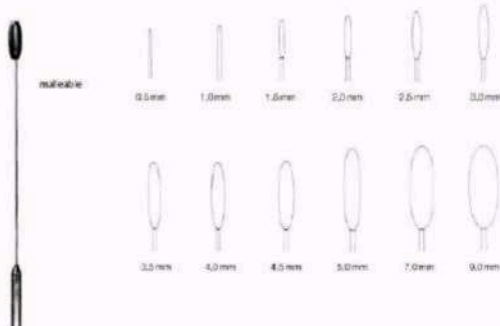

Size	Art No
4.0 MM	19-12-01
6.4 MM	19-12-02

DUCT DISSECTOR 20 CM – 8”

	Art No
STRAIGHT	19-13-01
CURVED	19-13-02
RIGHT ANGLE	19-13-03

**TUBBS DIALATOR FOR MITRAL VALVE
BLADE OPENING FROM 8 MM TO 42 MM**

Art No
19-14-00

DEBAKEY VASCULAR DIALATORS 19 CM – 7 1/2”

Size	Art No	Size	Art No
0.5 MM	19-15-05	3.5MM	19-15-35
1.0 MM	19-15-10	4.0 MM	19-15-40
1.5 MM	19-15-15	4.5 MM	19-15-45
2.0 MM	19-15-20	5.0 MM	19-15-50
2.5 MM	19-15-25	5.5 MM	19-15-55
3.0 MM	19-15-30	6.0 MM	19-15-60

SELLOR RIB APPROXIMATOR

Size	Art No
20 CM – 8"	19-16-20

BAILEY RIB APPROXIMATOR

Size	Art No
20 CM – 8"	19-17-20

DOYEN RIB RASPARTORY SET OF 2 (LEFT & RIGHT) 18 CM – 7"

	Art No
FOR CHILDREN	19-18-01
FOR ADULT	19-18-02

HARKEN AURICLE CLAMP

	Size	Art No
FIG. 1	25 CM – 10"	AT20-29-25
FIG. 2	24 CM – 9 1/2"	AT20-30-24
FIG. 3	24 CM – 9 1/2"	AT20-31-24
FIG. 4	24 CM – 9 1/2"	AT20-32-24

OCHSNER AURICLE CLAMP

Size	Art No
23 CM – 9"	AT20-33-23