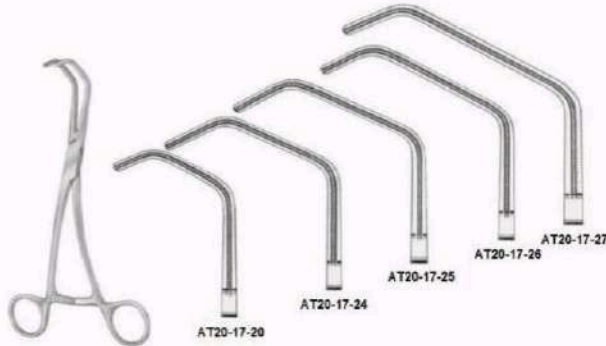

Size	Art No
12.5 CM - 5"	AT20-12-12

LEES BRONCHUS CLAMP

Size	Art No
23 CM - 9"	AT20-13-23
25 CM - 10"	AT20-13-25

POTTS COARCTATION CLAMP

Size	Art No
21 CM - 8 1/4"	AT20-14-21
22 CM - 8 3/4"	AT20-14-22

DEBAKEY MULTIPURPOSE CLAMP 90 DEGREE

Size	Art No
18 CM - 7"	AT20-15-18
19 CM - 7 1/2"	AT20-15-19
23 CM - 9"	AT20-15-23
27 CM - 10 1/2"	AT20-15-27

DEBAKEY MULTIPURPOSE CLAMP 60 DEGREE

Size	Art No
20 CM - 8"	AT20-16-20
21 CM - 8 1/4"	AT20-16-21
25 CM - 10"	AT20-16-25
29 CM - 11 3/4"	AT20-16-29

SATINSKY TANGENTIAL OCCLUSION CLAMP

Size	Art No
20 CM – 8"	AT20-17-20
24 CM – 9½"	AT20-17-24
25 CM – 10"	AT20-17-25
26.5 CM – 10½"	AT20-17-26
27.5 CM – 10¾"	AT20-17-27

DEBAKEY

DERRA ANASTOMOSIS CLAMP

Size	Art No
17 CM – 6¾"	AT20-18-17

Size	Art No
16 CM – 6½"	AT20-19-16
17 CM – 6¾"	AT20-19-17
18 CM – 7"	AT20-19-18

WEBER 26 CM – 10½"

GLOVER ANASTOMOSIS CLAMP

Art No
CURVED ON LEFT AT20-20-26
CURVED ON RIGHT AT20-21-26

Size	Art No
18 CM – 7"	AT20-22-18
22 CM – 8¾"	AT20-22-22