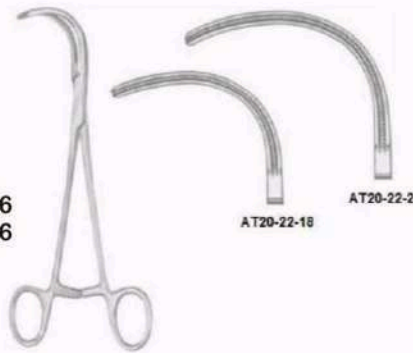

Size	Art No
18 CM - 7"	AT20-15-18
19 CM - 7 1/2"	AT20-15-19
23 CM - 9"	AT20-15-23
27 CM - 10 1/2"	AT20-15-27

DEBAKEY MULTIPURPOSE CLAMP 60 DEGREE

Size	Art No
20 CM - 8"	AT20-16-20
21 CM - 8 1/4"	AT20-16-21
25 CM - 10"	AT20-16-25
29 CM - 11 3/4"	AT20-16-29

SATINSKY TANGENTIAL OCCLUSION CLAMP

Size	Art No
20 CM – 8"	AT20-17-20
24 CM – 9½"	AT20-17-24
25 CM – 10"	AT20-17-25
26.5 CM – 10½"	AT20-17-26
27.5 CM – 10¾"	AT20-17-27

DEBAKEY

DERRA ANASTOMOSIS CLAMP

Size	Art No
17 CM – 6¾"	AT20-18-17

Size	Art No
16 CM – 6½"	AT20-19-16
17 CM – 6¾"	AT20-19-17
18 CM – 7"	AT20-19-18

WEBER 26 CM – 10½"

GLOVER ANASTOMOSIS CLAMP

Art No
CURVED ON LEFT AT20-20-26
CURVED ON RIGHT AT20-21-26

Size	Art No
18 CM – 7"	AT20-22-18
22 CM – 8¾"	AT20-22-22