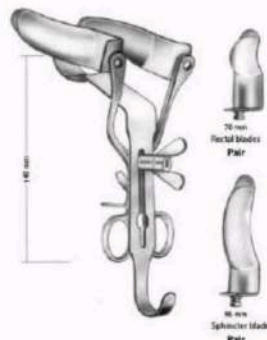

PARK ALAN COMPLETE SET WITH 5 BLADES